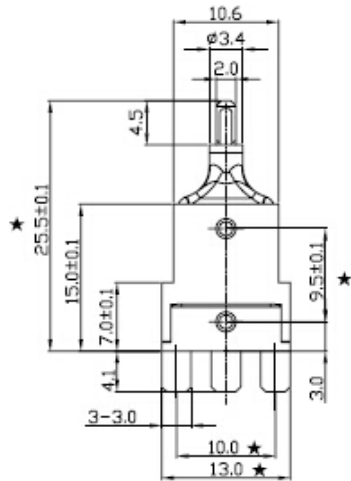

TP1401-200D00A01C

TP1400-200E00A00A

Products  
 Feature : Swing Switch  
 Ratings : 0.1A 12VDC  
 Electrical Life : 200 , 000 cycles  
 Mechanical life : 200 , 000 cycles  
 Operating Temp : -40 ~85  
 Safety Approvals :

A4				
A3				
A2				
A1				
REV.	DATE	REVISION	DESCRIPTION	ISSUE
		A		B

COMMON TOLERANCE:

X.XX	± 0.10
X.X	± 0.15
X	± 0.25
ANGULAR	—

UNIT	MM	PROJECTED		PRODUCT NAME: Swing Switch
DRAWN BY	FUYUAN	CHECKED BY	COCO	MODEL NO: TP140X-XXXXXXXXXX
DATE	2017	APPROVAL BY	ALEN	Https: www.rocpu.tw
<b>ROC PU TECHNOLOGY CO.,LTD</b>				
<small>Copies are issued in strict confidence and shall not be reproduced or copied, or used as the basic of manufacture or sale of apparatus without permission</small>				
D	E	F	G	