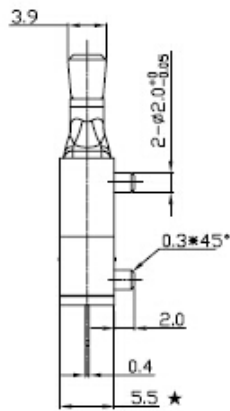

TP1401-200D00A01C

TP1400-200E00A00A

Products  
 Feature : Swing Switch  
 Ratings : 0.1A 12VDC  
 Electrical Life : 200 , 000 cycles  
 Mechanical life : 200 , 000 cycles  
 Operating Temp : -40 ~85  
 Safety Approvals :

A4				
A3				
A2				
A1				
REV.	DATE	REVISION	DESCRIPTION	ISSUE
		A		B

COMMON TOLERANCE:

X.XX	± 0.10
X.X	± 0.15
X	± 0.25
ANGULAR	—

UNIT	MM	PROJECTED		PRODUCT NAME: Swing Switch
DRAWN BY	FUYUAN	CHECKED BY	COCO	MODEL NO: TP140X-XXXXXXXXXX
DATE	2017	APPROVAL BY	ALEN	Https: www.rocpu.tw
<b>ROC PU TECHNOLOGY CO.,LTD</b>				
<small>Copies are issued in strict confidence and shall not be reproduced or copied, or used as the basic of manufacture or sale of apparatus without permission</small>				
D	E	F	G	