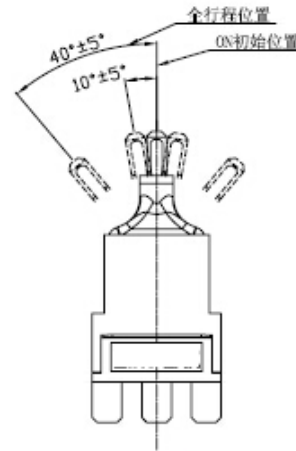

TP1401-200D00A01C

TP1400-200E00A00A

Products  
 Feature : Swing Switch  
 Ratings : 0.1A 12VDC  
 Electrical Life : 200 , 000 cycles  
 Mechanical life : 200 , 000 cycles  
 Operating Temp : -40 ~85  
 Safety Approvals :

A4				
A3				
A2				
A1				
REV.	DATE	REVISION	DESCRIPTION	ISSUE
		A		B

COMMON TOLERANCE:

X.XX	± 0.10
X.X	± 0.15
X	± 0.25
ANGULAR	—

UNIT	MM	PROJECTED		PRODUCT NAME: Swing Switch
DRAWN BY	FUYUAN	CHECKED BY	COCO	MODEL NO: TP140X-XXXXXXXXXX
DATE	2017	APPROVAL BY	ALEN	Https: www.rocpu.tw
<b>ROC PU TECHNOLOGY CO.,LTD</b>				
<small>Copies are issued in strict confidence and shall not be reproduced or copied, or used as the basic of manufacture or sale of apparatus without permission</small>				
D	E	F	G	